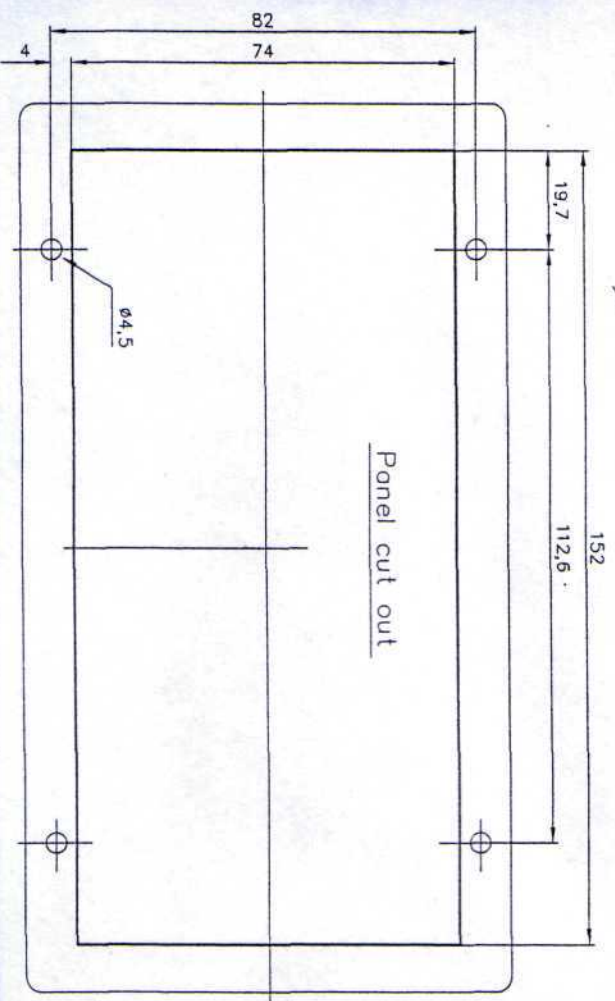

Plain washer	Panel
2 mm (2 pcs)	1-1,9 mm
1 mm (1 pcs)	2-2,9 mm
-	3-4 mm

Drawn to Scale 1:1  
 0 10 20 30 40 50 60 70 80 90 100 mm  
 0 1 2 3 4 inch

Drawn		Date		Appr.		Revision		Page		Drawing No.	
EAN		2000-05-08		G.A.		-		1		S-02998	
AL-FRAME-20-IP54											