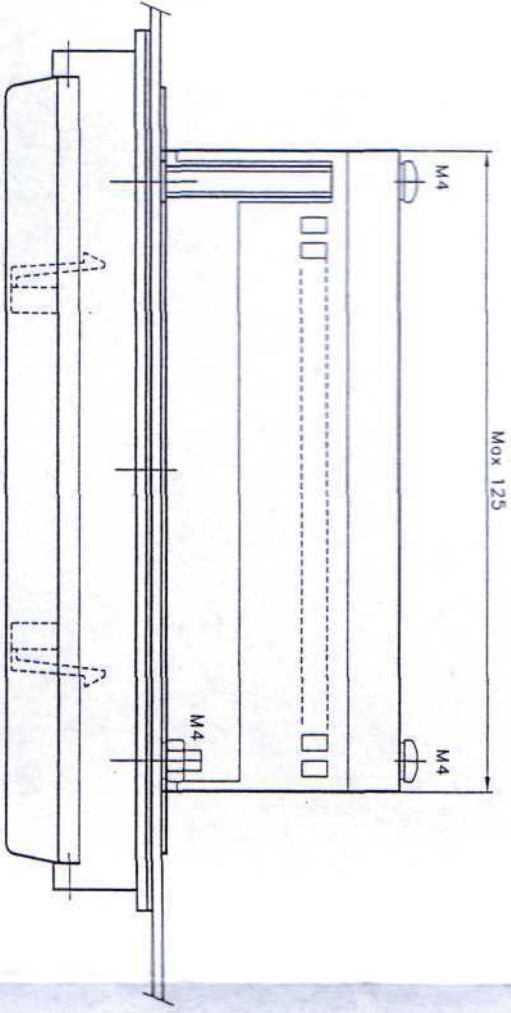

Plain washer	Panel
2 mm (2 pcs)	1-1,9 mm
1 mm (1 pcs)	2-2,9 mm
-	3-4 mm

Drawn to Scale 1:1  
 0 10 20 30 40 50 60 70 80 90 100 mm  
 0 1 2 3 4 inch

Drawn		Date		Appr.		Revision		Page		Drawing No.	
EAN		2000-05-08		G.A.		-		1		S-02998	
AL-FRAME-20-IP54											