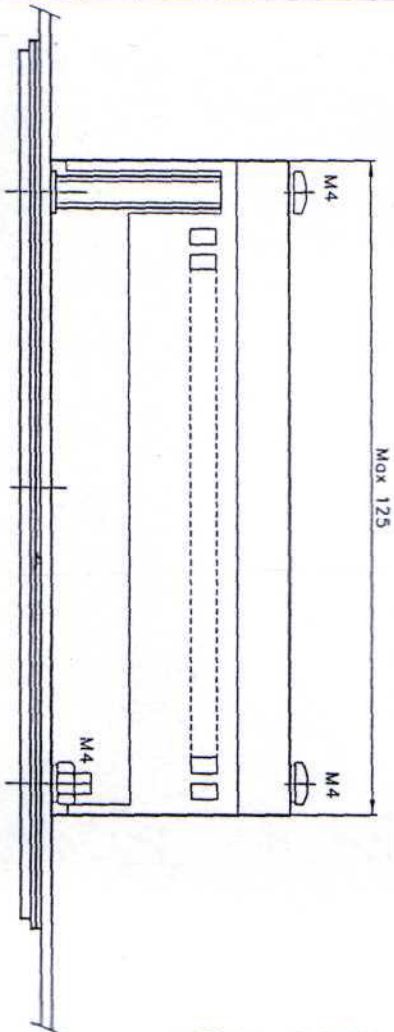

Plain washer	Panel
2 mm (2 pcs)	1-1.9 mm
1 mm (1 pcs)	2-2.9 mm
-	3-4 mm

Panel cut out

Drawn to Scale 1:1
 0 10 20 30 40 50 60 70 80 90 100 mm
 0 1 2 3 4 inch

Drawn		Date		App.		Revision		Page		Drawing No.	
EAN		2000-05-12		E.A.		-		1		S-02997	
AL-FRAME-20-IP40											

152

19,7

112,6

Håltagning Alpha 20

Panel cut out Alpha 20

82

74

$\phi 4,5$