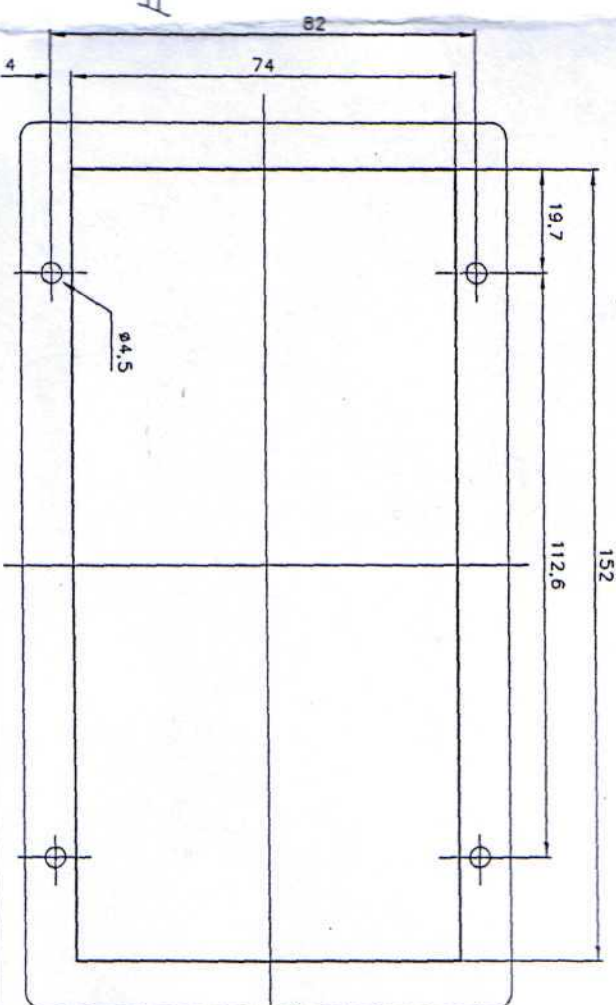

Plain washer	Panel
2 mm (2 pcs)	1-1.9 mm
1 mm (1 pcs)	2-2.9 mm
-	3-4 mm

Panel cut out

Drawn to Scale 1:1
 0 10 20 30 40 50 60 70 80 90 100 mm
 0 1 2 3 4 inch

Drawn		Date		App.		Revision		Page		Drawing No.	
EAN		2000-05-12		E.A.		-		1		S-02997	
AL-FRAME-20-IP40											

152

19,7

112,6

Håltagning Alpha 20

Panel cut out Alpha 20

82

74

$\phi 4,5$