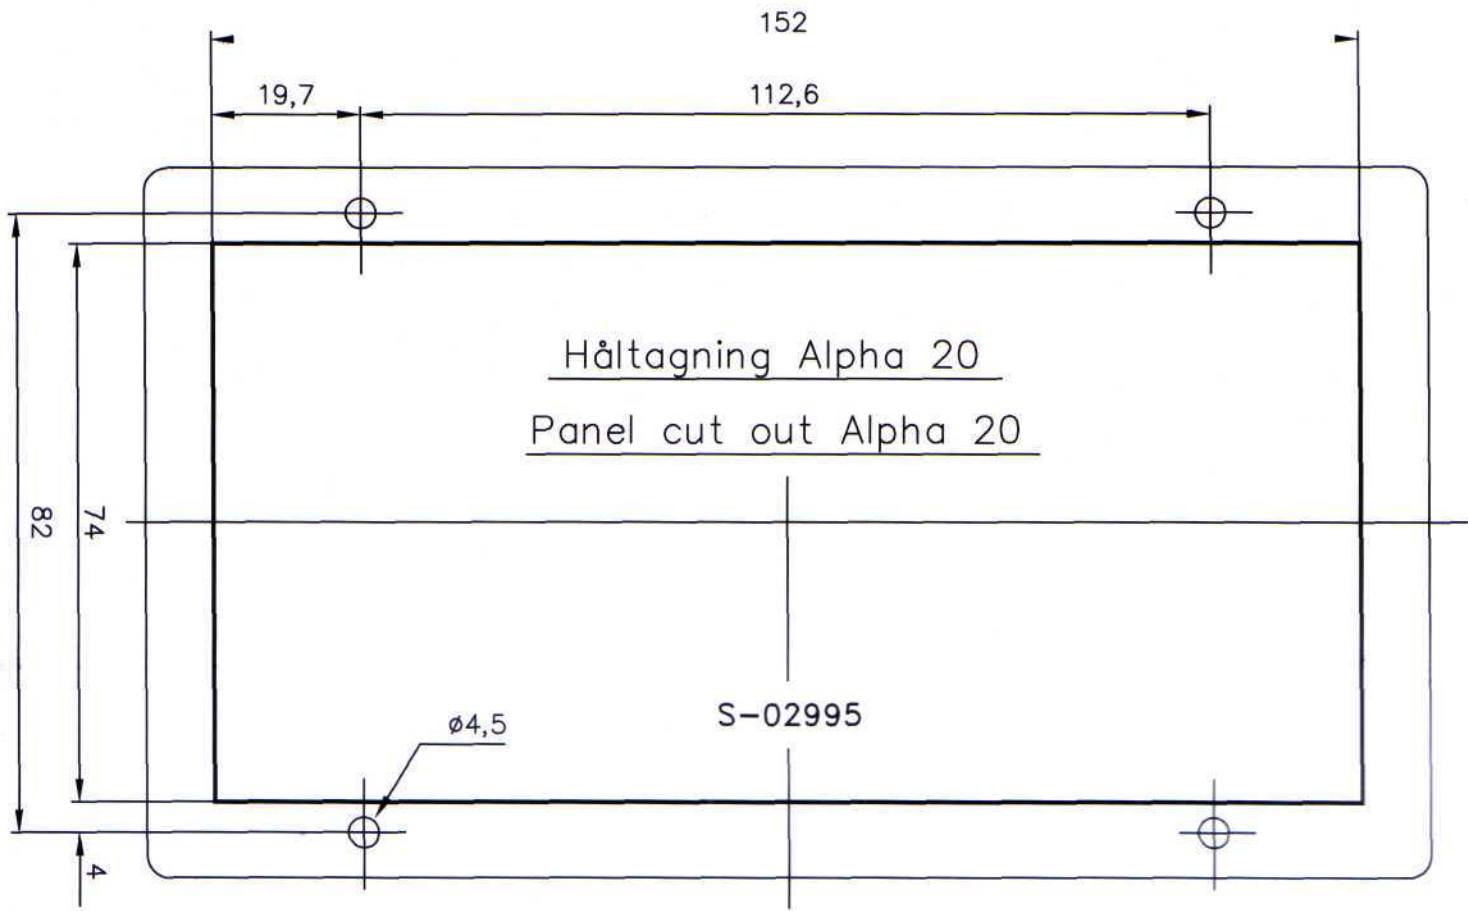

Plain washer	Panel
2 mm (2 pcs)	1-1.9 mm
1 mm (1 pcs)	2-2.9 mm
-	3-4 mm

Panel cut out

Drawn to Scale 1:1
 0 10 20 30 40 50 60 70 80 90 100 mm
 0 1 2 3 4 inch

Drawn		Date		App.		Revision		Page		Drawing No.	
EAN		2000-05-12		E.A.		-		1		S-02997	
AL-FRAME-20-IP40											

152

19,7

112,6

Håltagning Alpha 20

Panel cut out Alpha 20

82

74

$\phi 4,5$